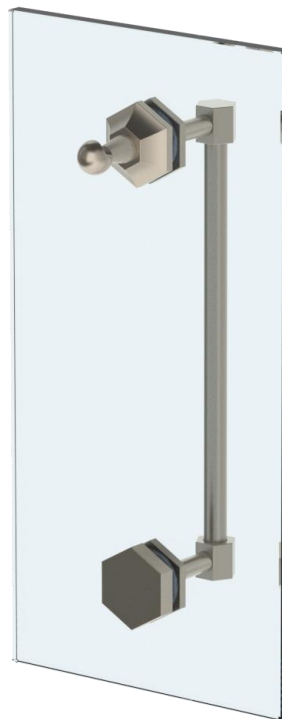

322-0.1-__SDP

Glass Mounted Door Pull with Knob

For use with 1/2" thick glass with Ø1/2" Holes

Model No.	Dimension of L
314-0.1-6SDP	6"
314-0.1-12SDP	12"
314-0.1-18SDP	18"
314-0.1A-SDP	24"

WATERMARK DESIGNS