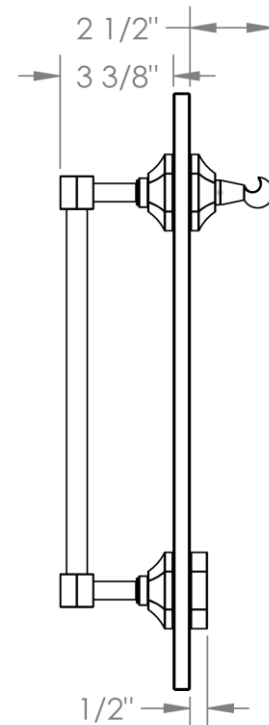

322-0.1-__SDP

Glass Mounted Door Pull with Knob

For use with 1/2" thick glass with Ø1/2" Holes

Model No.	Dimension of L
314-0.1-6SDP	6"
314-0.1-12SDP	12"
314-0.1-18SDP	18"
314-0.1A-SDP	24"

WATERMARK DESIGNS