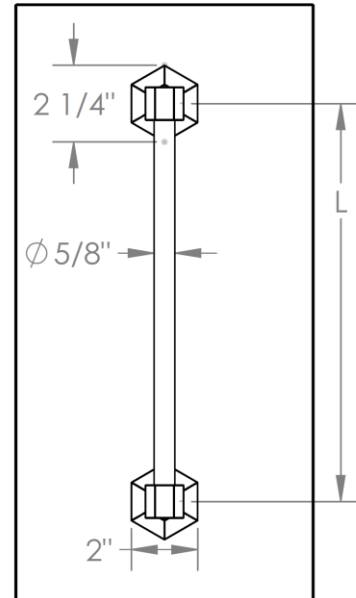

322-0.1-__SDP

Glass Mounted Door Pull with Knob

For use with 1/2" thick glass with Ø1/2" Holes

Model No.	Dimension of L
314-0.1-6SDP	6"
314-0.1-12SDP	12"
314-0.1-18SDP	18"
314-0.1A-SDP	24"

WATERMARK DESIGNS